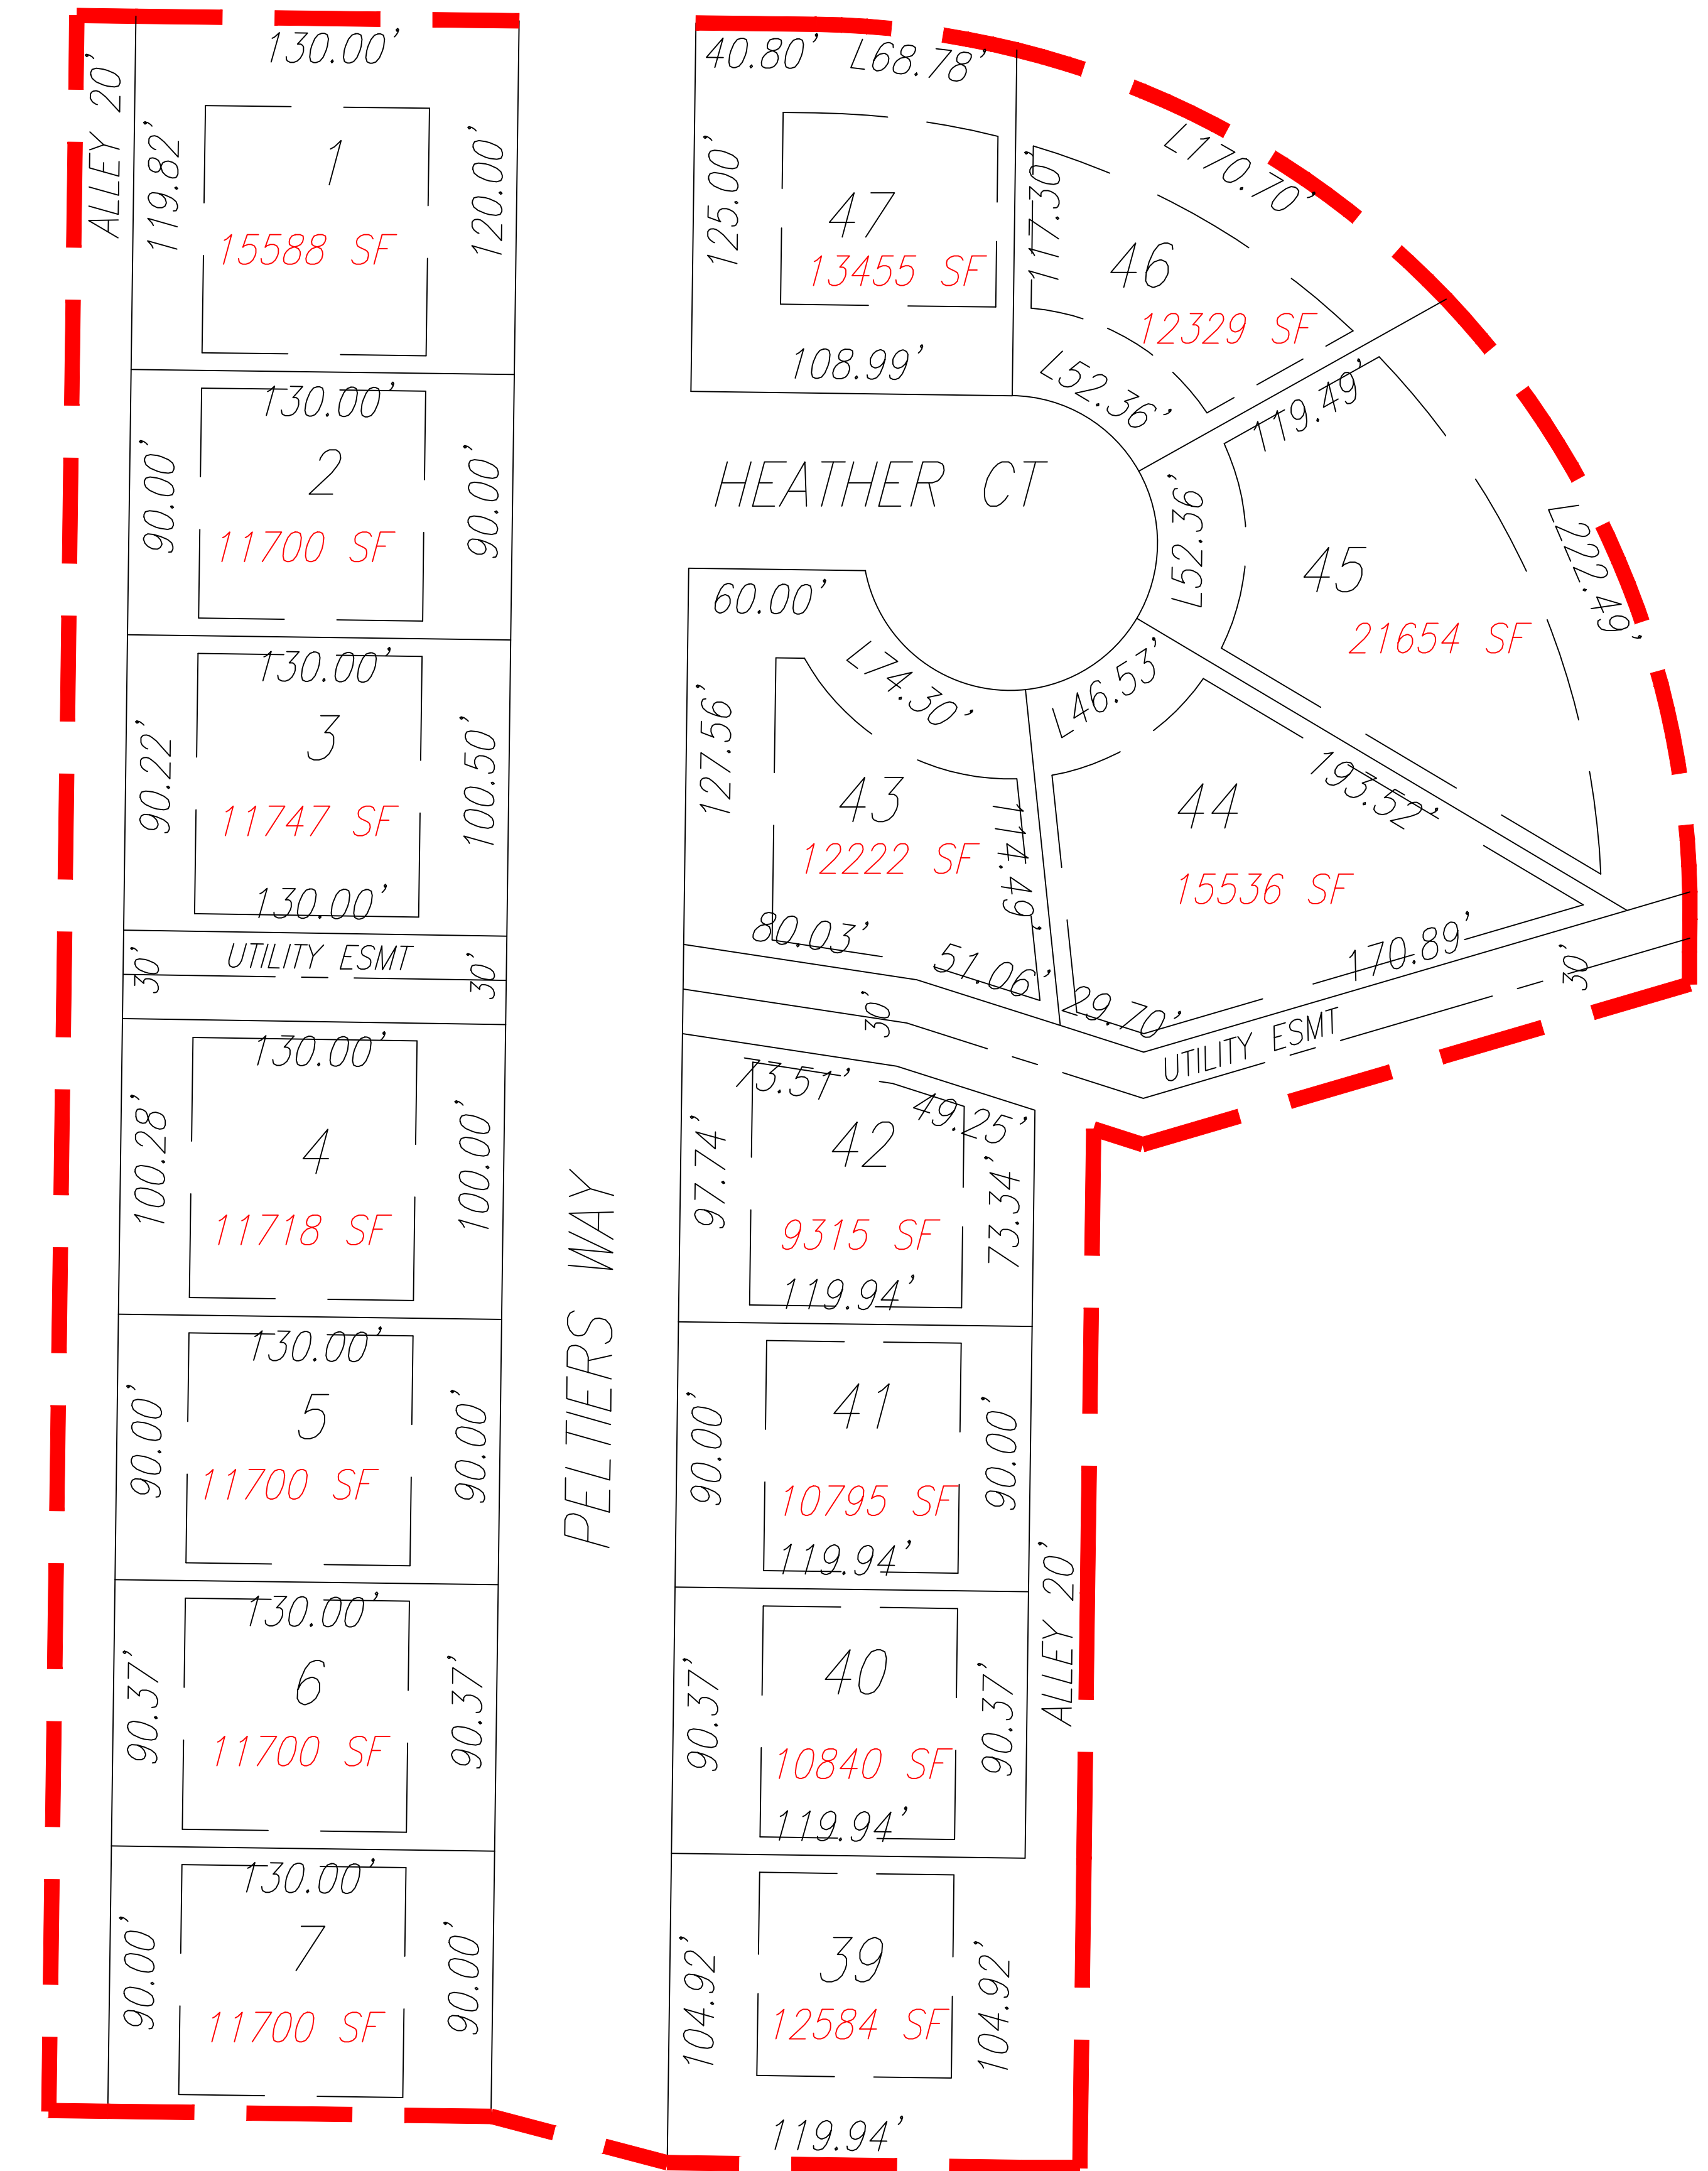

Sandy Creek Addition

Lots for Sale

KS 61 HWY

For more information:
620-672-6139
pratted@cityofprattks.com
www.cityofprattks.com